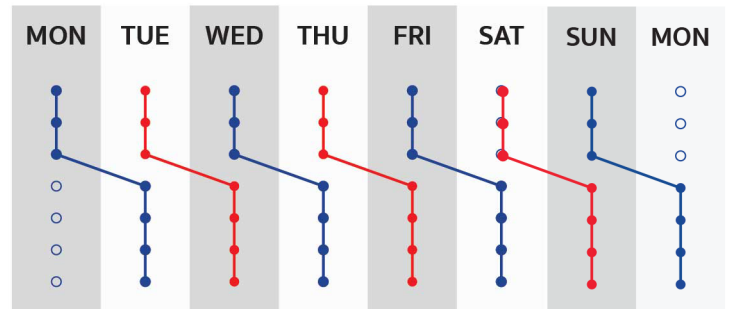

Shang Sing Hong

Daily Air Consolidation

- ✈ Track & Trace Visibilities
- ✈ Reliable Schedule
- ✈ Control All Routes
- ✈ Purchase Order Management
- ✈ Document Validation

Shipping Flow 3 ports

Shipping Flow SHA-BKK

FTA form production	AM
Pick up cargo & doc from shipper	17.00
Consolidate cargo to ULD	11.00
Transfer ULD to airline terminal	18.00
FTA form approval	PM
ETD Shanghai airport	14.45
ETA Bangkok airport	19.00
D/O released	09.00
Door delivery ★★★★★	17.00

Shipping Flow SIN-BKK

Pick up cargo & doc from shipper	21.30
Consolidate cargo to ULD	23.45
Transfer ULD to airline terminal	20.00
ETD Singapore airport	07.25
ETA Bangkok airport	09.00
D/O released	13.00
Door delivery ★★★★★	18.00