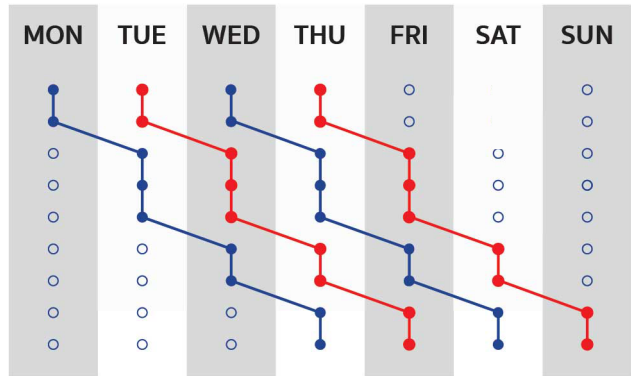

Shang Sing Hong

Daily Air Consolidation

- ✈ Track & Trace Visibilities
- ✈ Reliable Schedule
- ✈ Control All Routes
- ✈ Purchase Order Management
- ✈ Document Validation

Shipping Flow 3 ports

Shipping Flow SHA-BKK

FTA form production	AM
Pick up cargo & doc from shipper	17.00
Consolidate cargo to ULD	11.00
Transfer ULD to airline terminal	18.00
FTA form approval	PM
ETD Shanghai airport	14.45
ETA Bangkok airport	19.00
D/O released	09.00
Door delivery ★★★★★	17.00

Shipping Flow SIN-BKK

Pick up cargo & doc from shipper	21.30
Consolidate cargo to ULD	23.45
Transfer ULD to airline terminal	20.00
ETD Singapore airport	07.25
ETA Bangkok airport	09.00
D/O released	13.00
Door delivery ★★★★★	18.00