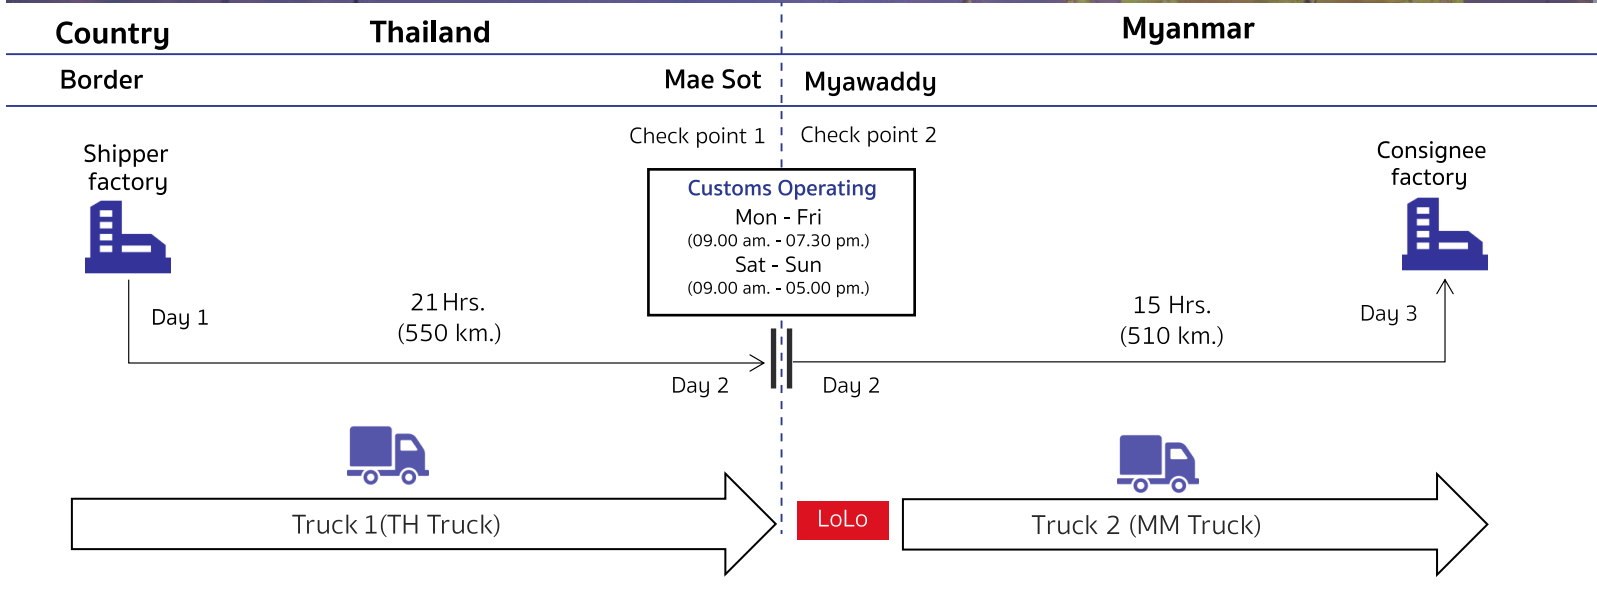

Cross Border Service
Thailand  Yangon

3 Days

Door-to-Door
Service

Innovative Logistics Service and Solution Provider

WICE is the leading provider of innovative logistics and solutions for the technology industry in Asia-Pacific region. We combine quality service and competitive prices by using our knowledge, network experiences and our facilities to meet customer's needs.

LoLo
No Transloading

Air suspension
on truck

GPS & Truck Tracking
Command Center

Smart lock
for cargo safety

45'FT container

EXPORT WORK FLOW

TRUCK SCHEDULE

ETD	ETA	Lead Time
Monday	Wednesday	3
Tuesday	Thursday	3
Wednesday	Friday	3
Thursday	Saturday	3
Friday	Sunday	3
Saturday	Monday	3
Sunday	Tuesday	3