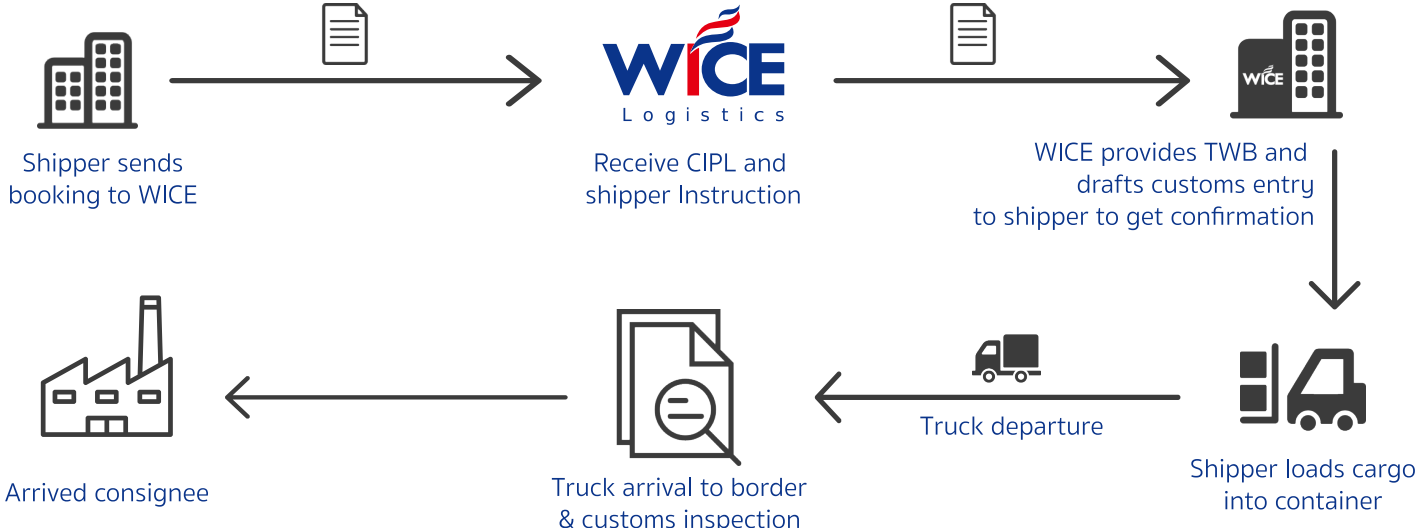

Cross Border Service
Thailand  Yangon

3 Days

Door-to-Door
Service

Innovative Logistics Service and Solution Provider

WICE is the leading provider of innovative logistics and solutions for the technology industry in Asia-Pacific region. We combine quality service and competitive prices by using our knowledge, network experiences and our facilities to meet customer's needs.

LoLo
No Transloading

Air suspension
on truck

GPS & Truck Tracking
Command Center

Smart lock
for cargo safety

45'FT container

EXPORT WORK FLOW

TRUCK SCHEDULE

ETD	ETA	Lead Time
Monday	Wednesday	3
Tuesday	Thursday	3
Wednesday	Friday	3
Thursday	Saturday	3
Friday	Sunday	3
Saturday	Monday	3
Sunday	Tuesday	3

DOCUMENTATIONS

-  Commercial Invoices and Packing Lists (CIPL)
-  Truck Waybill (TWB)
-  Customs Entry, HS Code and translation
-  Goods Control Lists (GCL)
-  Map of pick up & delivery
-  Other privileges