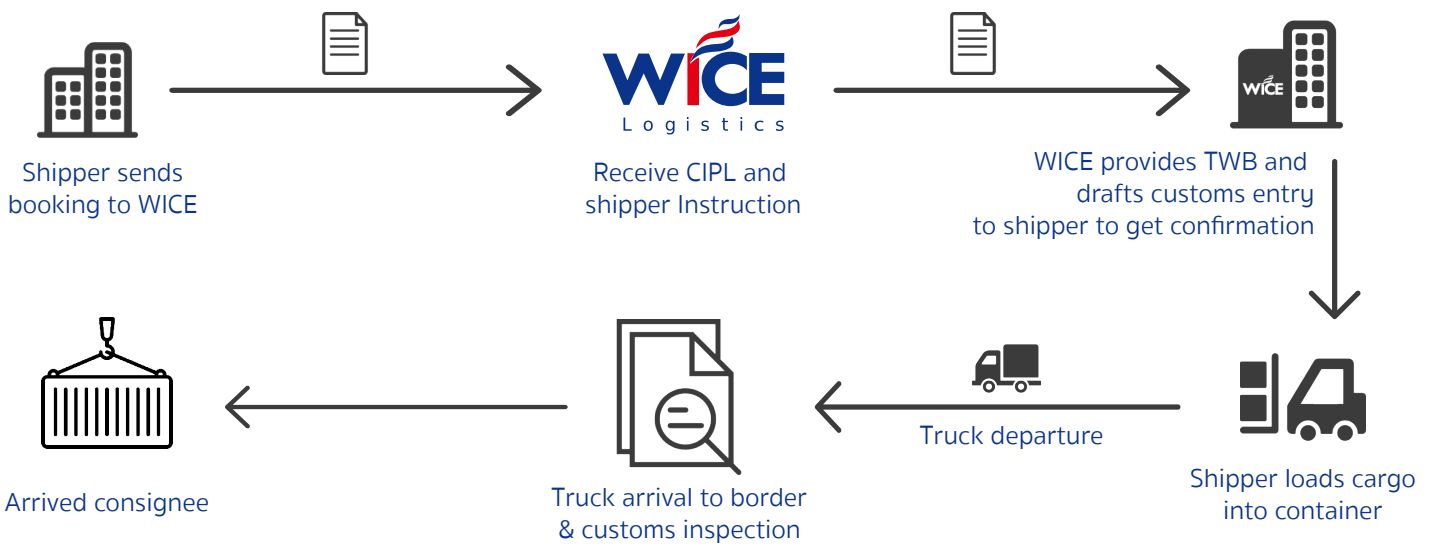

WORK FLOW

TRUCK SCHEDULE

ETD	ETA	Lead Time
Monday	Friday	5
Tuesday	Saturday	5
Wednesday	Sunday	5
Thursday	Monday	5
Friday	Tuesday	5
Saturday	Wednesday	5
Sunday	Thursday	5

DOCUMENTATIONS

- Commercial Invoices and Packing Lists (CIPL)
- Truck Waybill (TWB)
- Customs Entry, HS Code and translation
- Goods Control Lists (GCL)
- Map of pick up & delivery
- Other privileges