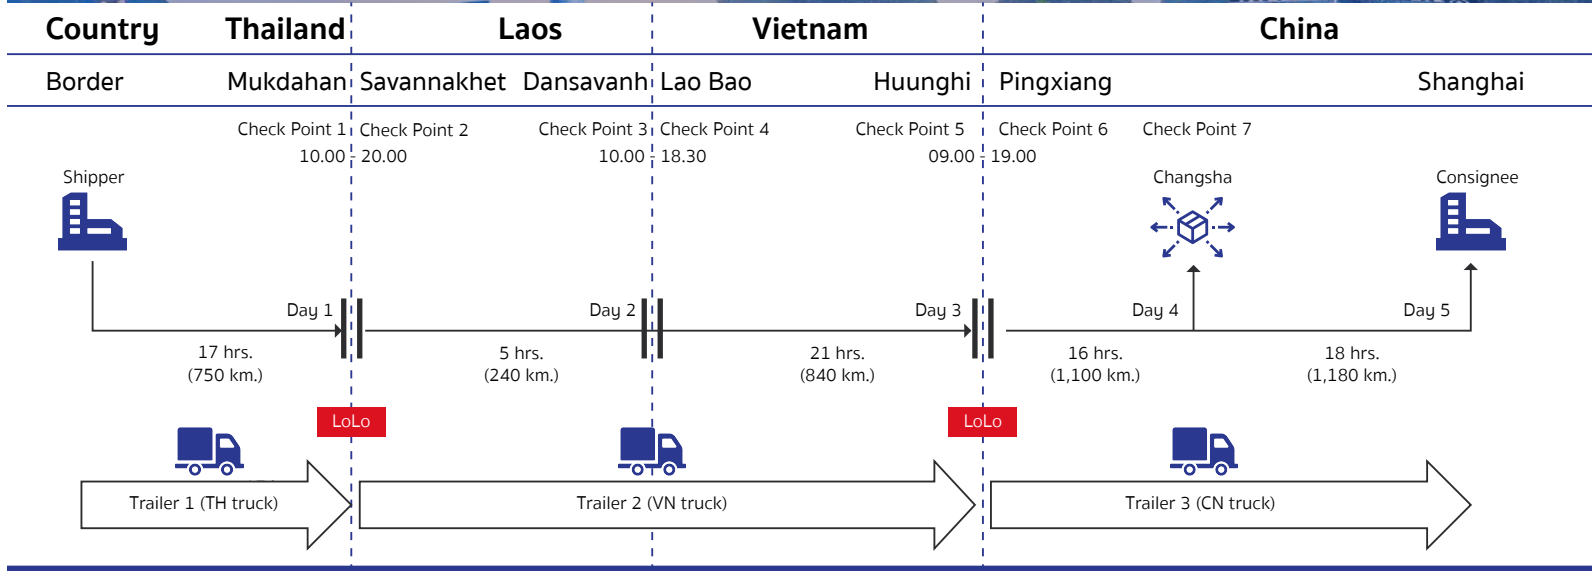

## Cross Border Service Thailand China

**5 Days** | Door-to-Door Service

LoLo  
No Transloading

Air suspension  
on truck

GPS & Truck Tracking  
Command Center

Smart lock  
for cargo safety

45'FT container

# THAILAND SHANGHAI

## TRUCK SCHEDULE

ETD	ETA	Lead Time
Monday	Friday	5
Tuesday	Saturday	5
Wednesday	Sunday	5
Thursday	Monday	5
Friday	Tuesday	5
Saturday	Wednesday	5
Sunday	Thursday	5