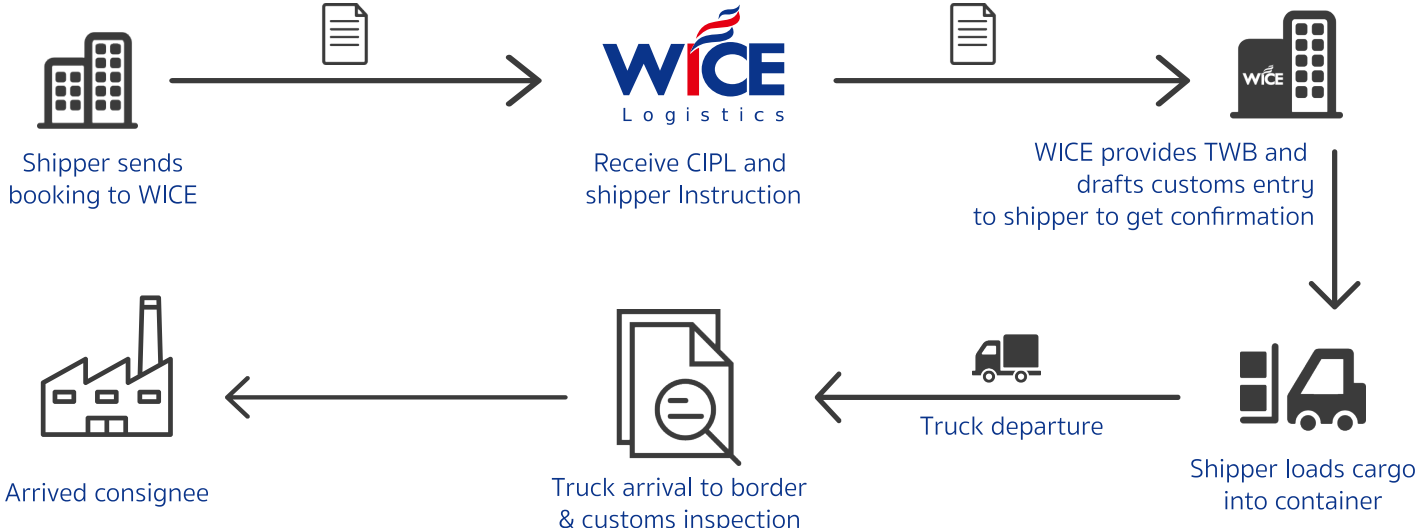

LoLo  
No Transloading

Air suspension  
on truck

GPS & Truck Tracking  
Command Center

Smart lock  
for cargo safety

45'FT container

**EXPORT WORK FLOW**

**TRUCK SCHEDULE**

ETD	ETA	Lead Time
Monday	Tuesday	2
Tuesday	Wednesday	2
Wednesday	Thursday	2
Thursday	Friday	2
Friday	Saturday	2
Saturday	Sunday	2
Sunday	Monday	2

**DOCUMENTATIONS**

-  Commercial Invoices and Packing Lists (CIPL)
-  Truck Waybill (TWB)
-  Customs Entry, HS Code and translation
-  Goods Control Lists (GCL)
-  Map of pick up & delivery
-  Other privileges