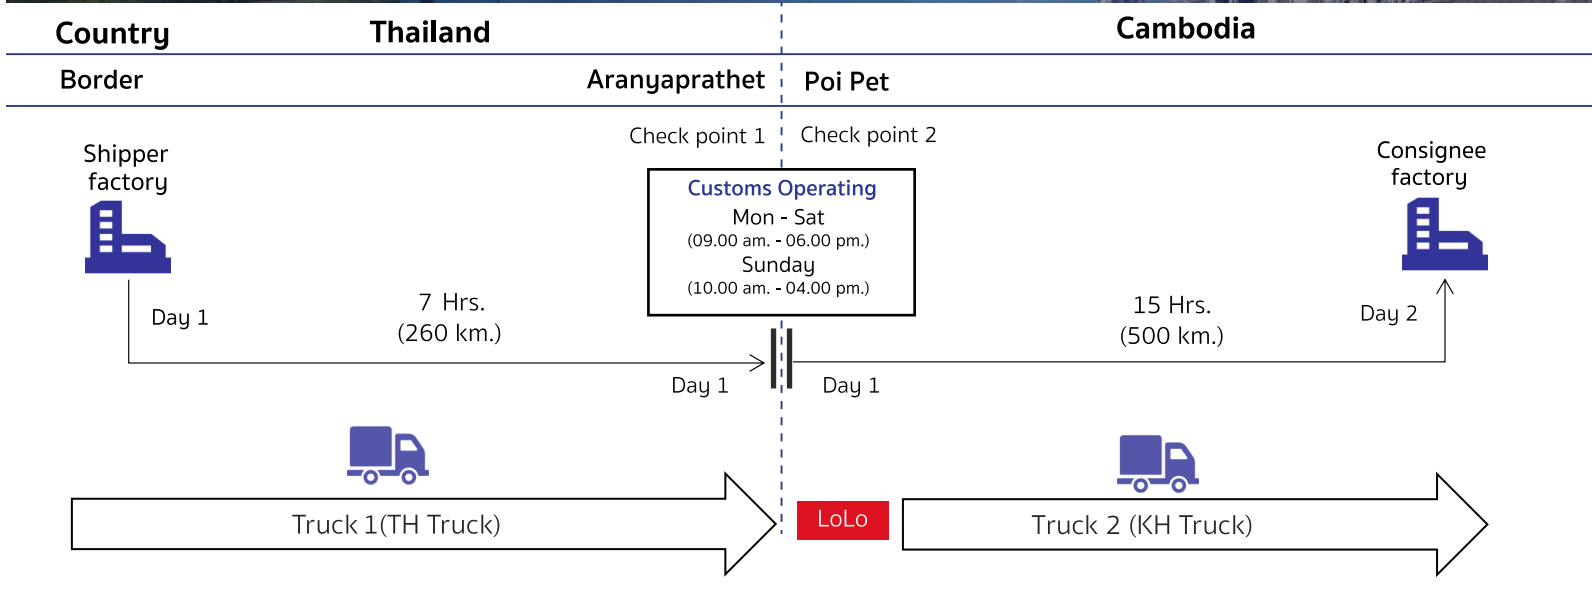

LoLo  
No Transloading

Air suspension  
on truck

GPS & Truck Tracking  
Command Center

Smart lock  
for cargo safety

45'FT container

**EXPORT WORK FLOW**

**TRUCK SCHEDULE**

ETD	ETA	Lead Time
Monday	Tuesday	2
Tuesday	Wednesday	2
Wednesday	Thursday	2
Thursday	Friday	2
Friday	Saturday	2
Saturday	Sunday	2
Sunday	Monday	2