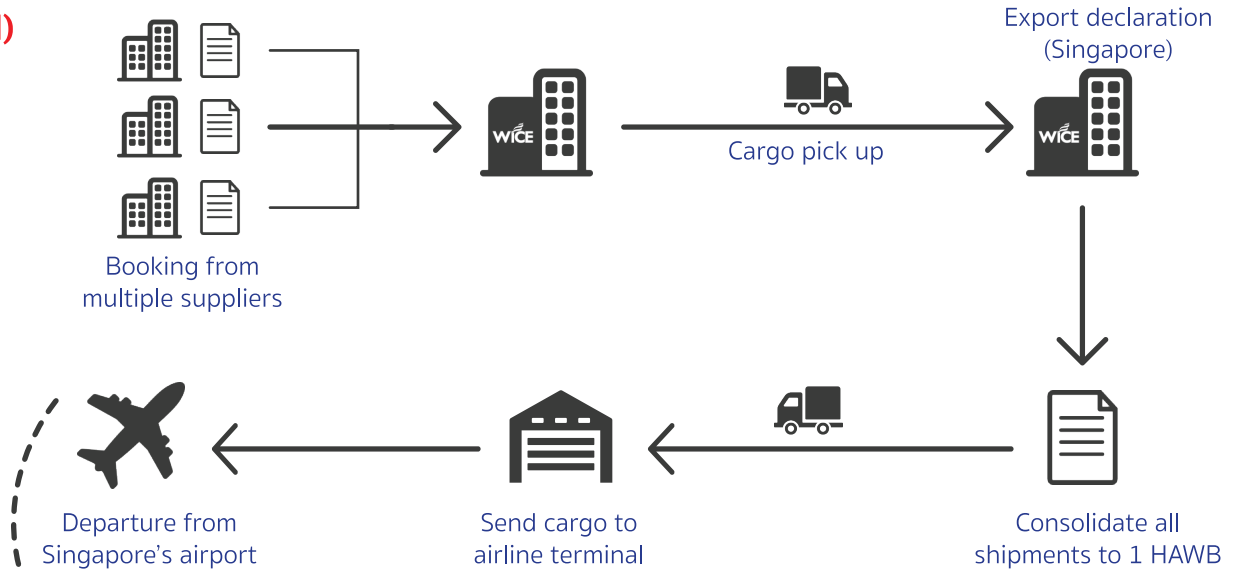

Air Import Consolidation Singapore → Bangkok

Innovative Logistics Service and Solution Provider

WICE is the leading provider of innovative logistics and solutions for the technology industry in Asia-Pacific region. We combine quality service and competitive prices by using our knowledge, network experiences and our facilities to meet customer's needs.

Freighter service

Door-to-door delivery
less than 24 hours

Cost saving on
freight charge and
import local charge

On-time
schedule

EXPORT (SIN)

Consolidation work flow

IMPORT (BKK)

Consolidation work flow

SHIPPING FLOW

From Singapore to Bangkok airport

Console Flight : KZ Freighter

Backup : TG / SQ