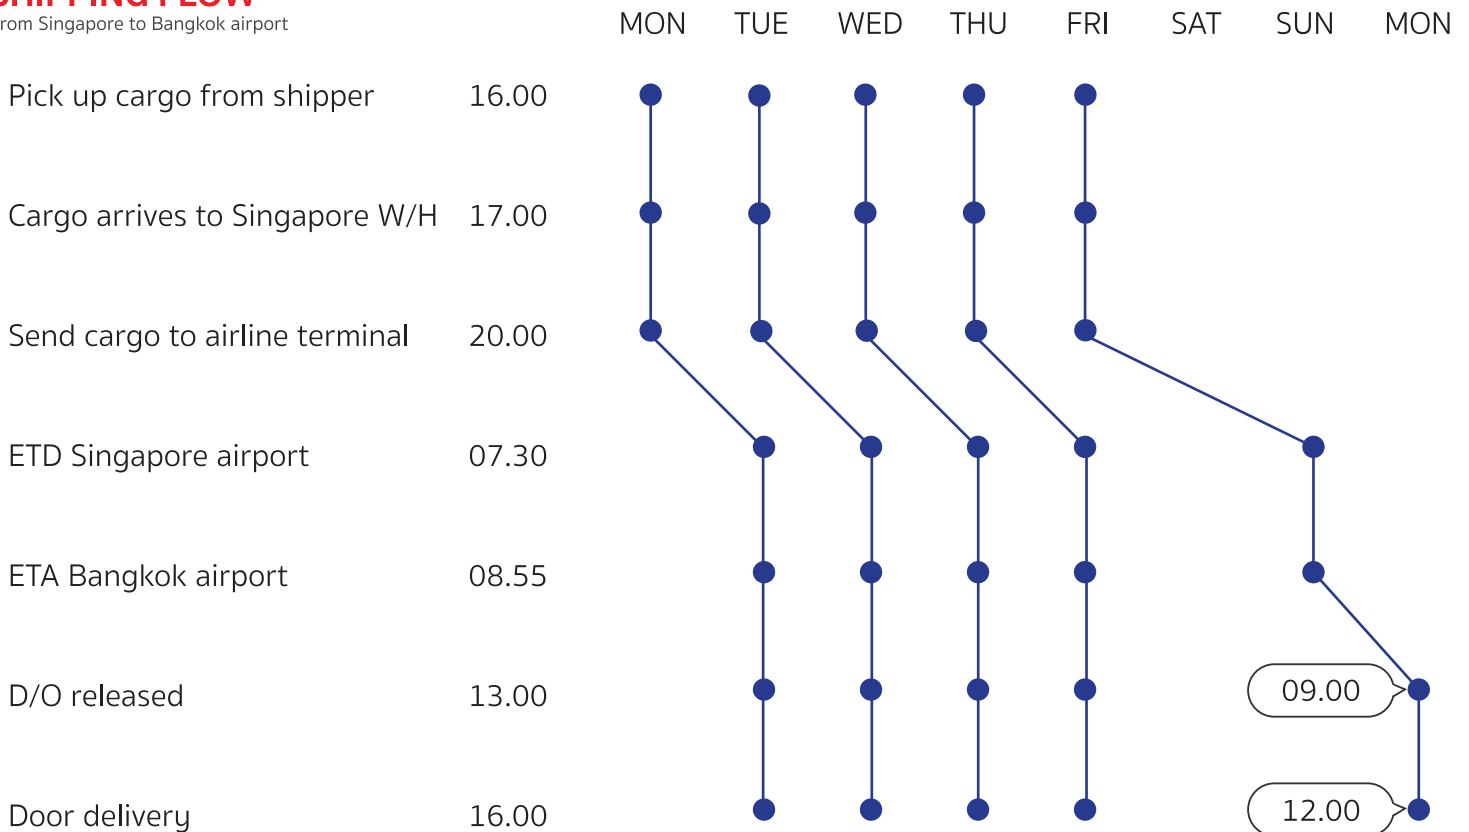

SHIPPING FLOW

From Singapore to Bangkok airport

Console Flight : KZ Freighter

Backup : TG / SQ