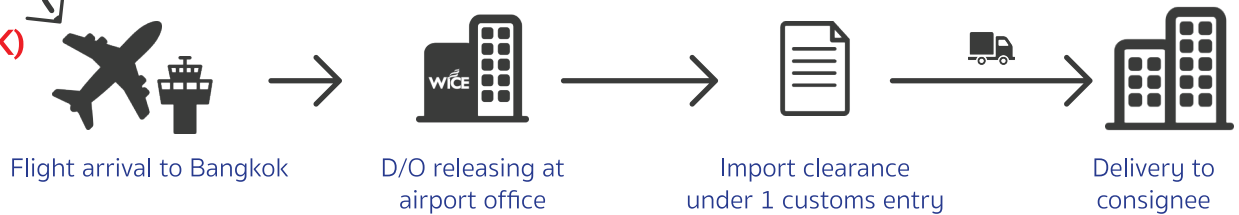

Freighter service

Door-to-door delivery
less than 24 hours

Cost saving on
freight charge and
import local charge

On-time
schedule

EXPORT (SIN)

Consolidation work flow

IMPORT (BKK)

Consolidation work flow