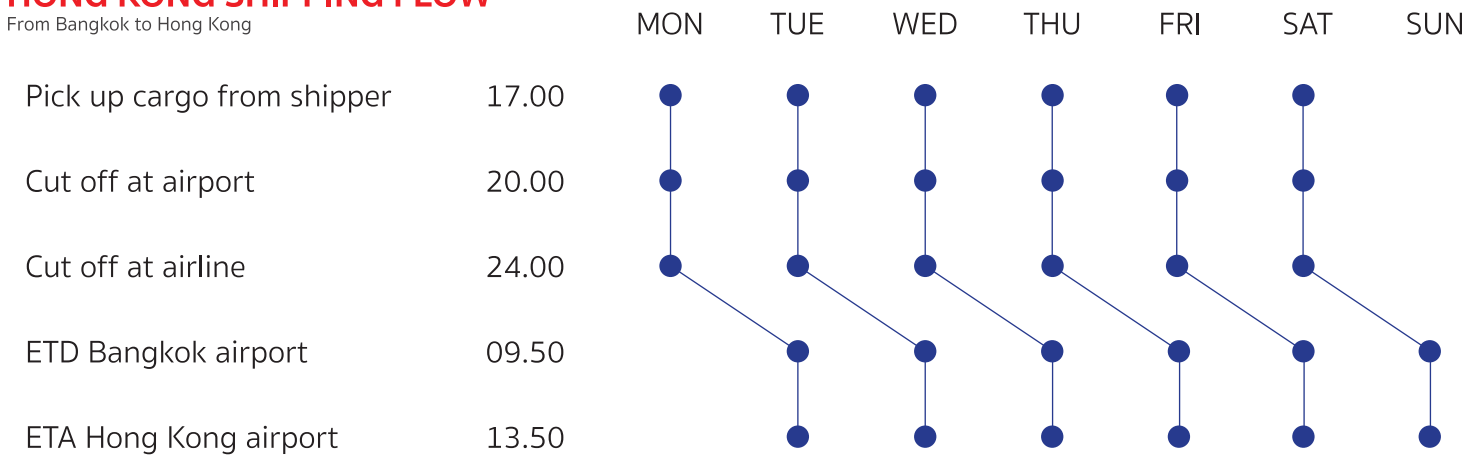

## Innovative Logistics Service and Solution Provider

**WICE** is the leading provider of innovative logistics and solutions for the technology industry in Asia-Pacific region. We combine quality service and competitive prices by using our knowledge, network experiences and our facilities to meet customer's needs.

### HONG KONG SHIPPING FLOW

From Bangkok to Hong Kong